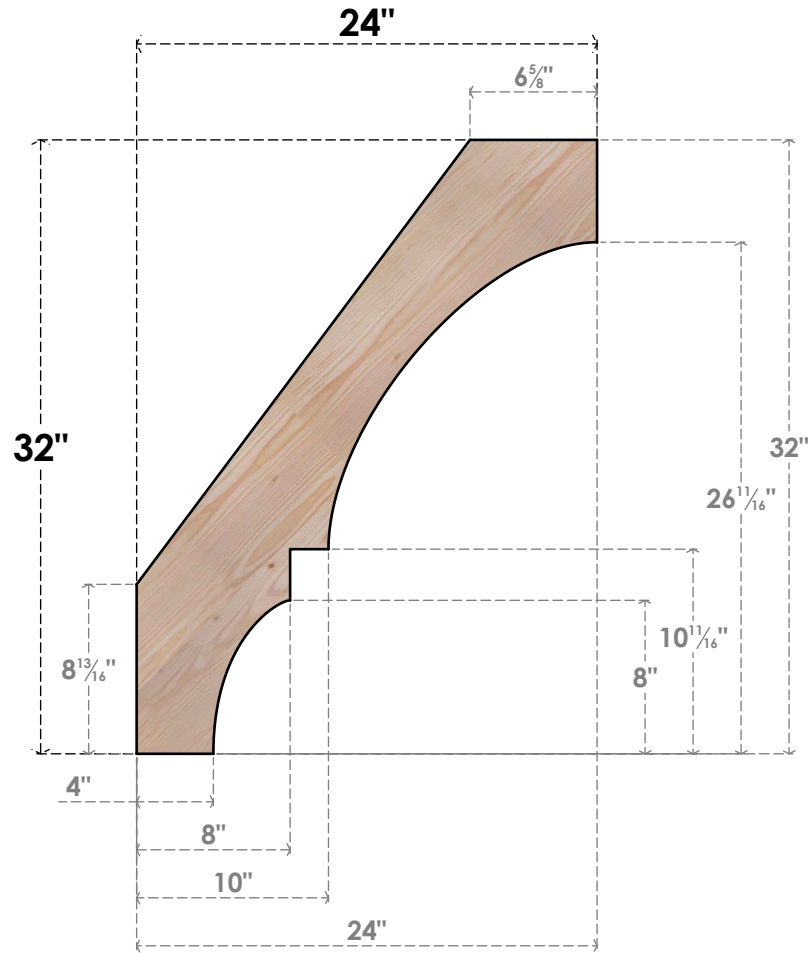

BRC04X24X32BOA00SDF

3 1/2"W X 24"D X 32"H BALBOA SMOOTH BRACE, DOUGLAS FIR

SIDE

FRONT

EKENA MILLWORK
 2300 WEST MAIN ST.
 CLARKSVILLE, TX 75426
 TOLL FREE: 866-607-0453
 WWW.EKENAMILLWORK.COM

NOTES

1. INSTALLATION TO BE COMPLETED IN ACCORDANCE WITH MANUFACTURER'S SPECIFICATIONS.
2. DRAWING MAY NOT BE TO SCALE
3. THIS DRAWING IS INTENDED FOR DESIGN AND PLANNING PURPOSES ONLY.
4. ALL INFORMATION CONTAINED HEREIN WAS CURRENT AT THE TIME OF DEVELOPMENT BUT MUST BE REVIEWED AND APPROVED BY THE PRODUCT MANUFACTURER TO BE CONSIDERED ACCURATE.
5. PRODUCTS ARE NOT KILN DRIED. THIS ITEM IS UNIQUE AND WILL CONTAIN THE NATURAL VARIATIONS THAT THE WOOD SPECIES OFFERS. THIS MAY RESULT IN VARIATIONS UP TO 1/4"